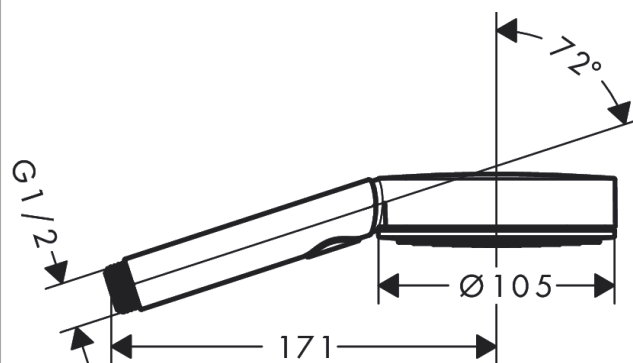

##### product features

- shower head size: 105 mm
- spray type: PowderRain, IntenseRain, MonoRain
- convenient diversion via Select button
- spray disc surface: graphite
- maximum flow rate at 3 bar: 11,5 l/min
- minimum flow pressure: 0,08 MPa (hydrodynamic pressure)
- with internal water conduction
- rinseable screen insert
- connection thread G ½
- connection dimension: DN15

#### Scale drawing