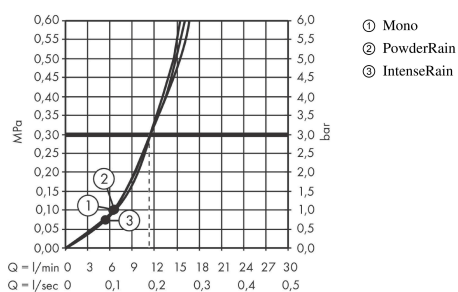

Flowchart

The consumption was measured in combination with the appropriate fittings (thermostat/mixer/ in-wall valve) to reflect actual application in practice.